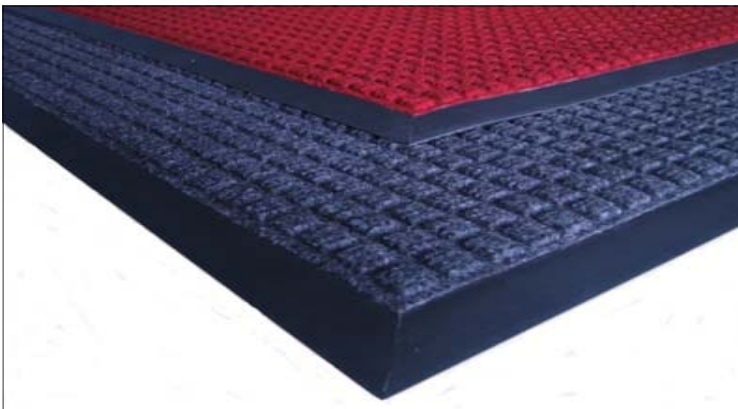

Style 376 Aquamaster Vinyl Backed & Edged Carpet Mats

FEATURES:

CORU376 - Vinyl Backed / Edged

- 0.61m x 0.91m in Blue, Charcoal & Red
- 0.91m x 1.53m in Blue, Charcoal & Red
- 1.22m x 1.83m in Blue, Charcoal & Red
- 1.22m x 2.44m in Blue, Charcoal & Red
- Suitable for inside or outside use [PET]
- Ideal for high foot traffic areas
- Traps dirt and moisture with dual level surface
- Durable Vinyl base construction for long life
- Bevelled Vinyl safety edges
- Anti-Creep base finish
- Absorbs 2.8kgs of water per square metre

Style Information and Data

An attractive and hardwearing carpet door mat with Vinyl base and edges for internal or external use.

CORU376 is stocked in four colour and size formats as illustrated but can be offered in various size and colour options to special order.