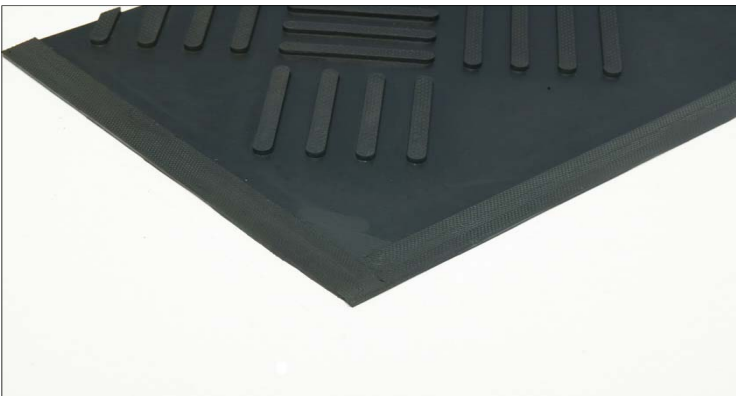

Style 684 Checkafor Heavy Duty Mats

FEATURES:

- 1.5m x 0.915m x 11mm Black
- 2.4m x 0.915m x 11mm Black
- Robust heavy duty natural rubber
- High profile checker plate design
- Dust, debris & fluid retentive pattern
- Bevelled safety edges
- Hygienic and easy to shake clean
- Ideal for entrance or workstation applications

Style Information and Data

A heavy duty moulded rubber mat with 4 bar deep checker pattern which gives high grip and facilitates scraping of dirt and debris from feet. Waste and moisture is accumulated in well and can be shaken free or hose down when cleaned.

CORU684 is stocked in three size formats as illustrated but can be offered in various size and colour options to special order.