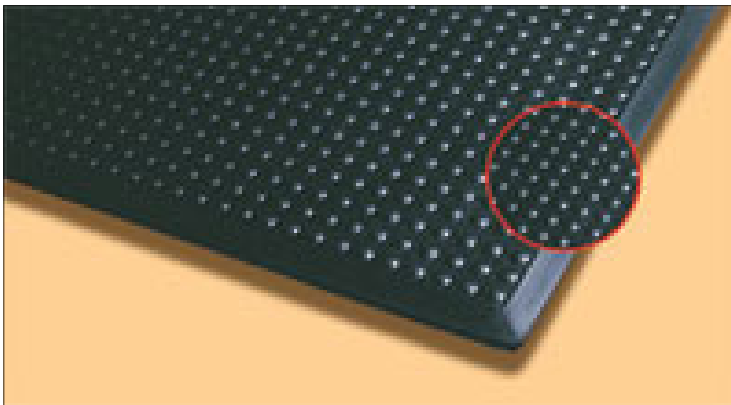

Style 639 BubbleTop Anti-Fatigue Workstation Mats

FEATURES:

- 610mm x 915mm x 13.0mm Black
- Cushioned 'Bubble' construction
- Excellent anti-fatigue properties
- Good slip resistant surface pattern
- Good quality durable rubber
- Easy to clean surface
- Economically priced

Style Information and Data

A very popular and highly effective moulded rubber free standing anti-fatigue mat with bevelled ramp safety edges all round.

CORU639 is available from stock in one size only as listed and is made to the following general specifications:-

Polymer Type:	NR/SBR
Hardness:	65°
Density - SG:	1.5
Tensile Strength:	3.0 Mpa
Elongation at break:	250%
Abrasion Resistance:	200 mm³
Temperature Resistance:	-20/+70°C

This grade can be produced in varying width, length and thickness formats and in a variety of colours [RAL matched if needed] to special order. These would be subject to minimum batch run quantities.