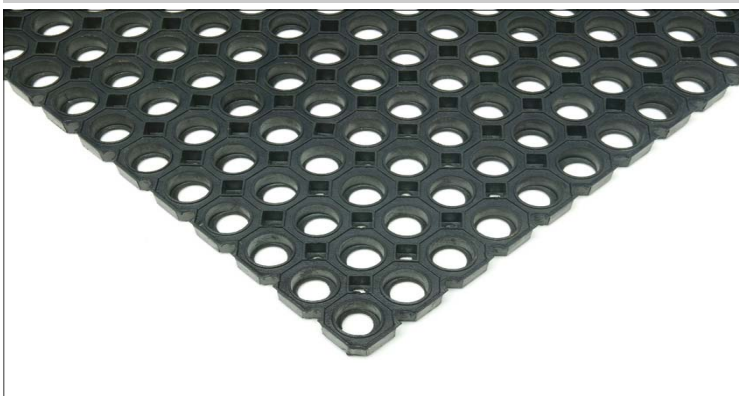

Style 625C Open Ring Type Door Mats

FEATURES:

- 0.5m x 0.75m x 23mm Black
- 0.5m x 1.00m x 23mm Black
- 0.75m x 1.0m x 23mm Black
- 1.0m x 1.50m x 23mm Black

High quality, heavy duty durable natural rubber for:-

- Door entrance mats
- Muddy ground stabilisation
- Children's play areas
- Wash down drainage mats

Style Information and Data

A very popular and highly effective moulded rubber open ring type door mat. Can be used as free standing or in raised or sunken well.

CORU625 is available from stock in four size formats as listed and is made to the following general specifications:

Polymer Type:	NR/SBR
Hardness:	65°
Density - SG:	1.5
Tensile Strength:	3.0 Mpa
Elongation at break:	250%
Abrasion Resistance:	200 mm³
Temperature Resistance:	-20/+70°C