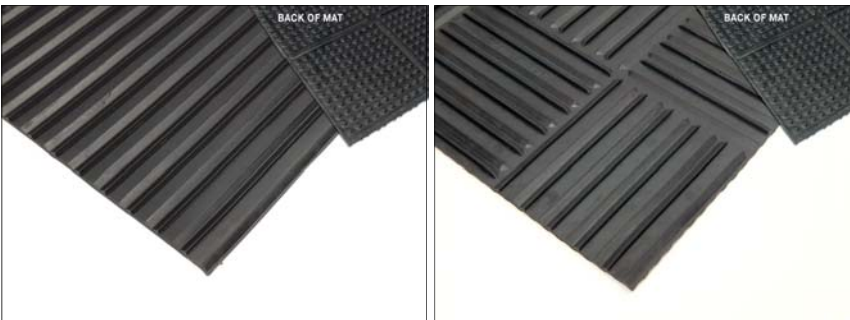

Style 348 & 349 Ribbed Scraper Runner Matting - Black

FEATURES:

- 0.91m x 18.3m x 6.4mm
- 1.22m x 18.3m x 6.4mm
- [Both Types]
- Suitable for indoor & outdoor applications
- Very Hard - wearing & durable rubber
- CORU348 - Unique 'V' pattern across width of rolls
- CORU349 - Unique 'V' pattern chequered across roll width
- Slip resistant cross direction scraper patterned surface
- Knobble pattern anti-creep reverse
- Can be used on reverse side for extended life
- Can be used on reverse side for extended life

Style Information and Data

High quality synthetic rubber runner matting in two distinct pattern formats giving high anti slip characteristics. The unique patterns facilitates scraping of dirty feet and retention of debris.

The above mats are ideal for heavy traffic entrance areas.

CORU348 & 349 is available from stock in two patterns, which can be reversed for extended life use and is made to the following general specifications:-

Polymer Type:	CR/SBR
Hardness:	70°
Density - SG:	1.3
Tensile Strength:	8.0 Mpa
Elongation at break:	300%
Abrasion Resistance:	150 mm³
Temperature Resistance:	-20/+100°C

The above mattings can be cut to length required to suit door and entrance size or walkways.