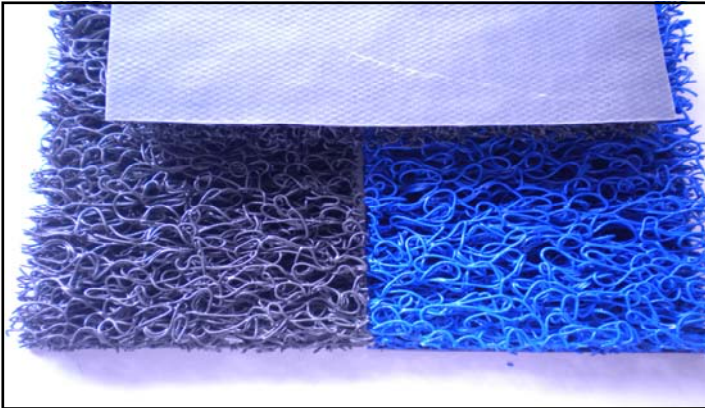

Style 669 'Loopex' PVC Entrance Matting

FEATURES:

- 1.2m x 10m x 10mm Pewter Grey
- 1.2m x 10m x 10mm Royal Blue
- Premium Grade PVC
- Unique inter-woven design
- Highly affected surface for removing debris from feet
- Construction allows for dust and debris retention
- Hygienic and easy to shake clean and wash
- Attractive design and pattern

Style Information and Data

An attractive, hardwearing and durable PVC entrance matting. Widely used in dryer environments offering excellent dust, debris and moisture retention.

CORU669 is available from stock in two differing colour and type formats, open and solid backed and is made to the following general specifications:-

Polymer Type:	PVC
Hardness:	75°
Density - SG:	1.8
Tensile Strength:	3.0 MPa
Elongation at break:	200%
Abrasion Resistance:	250 mm³
Temperature Resistance:	-20/+100°C