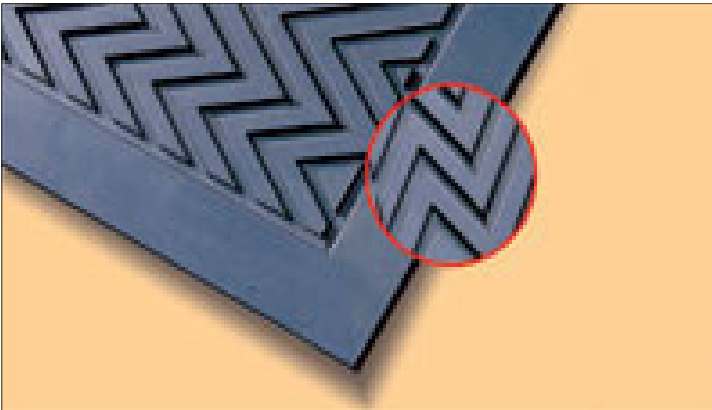

Style 775 'ZedStep' Heavy Duty Entrance Mats

FEATURES:

- 1.22m x 2.44m x 12mm Black
- High quality Rubber compound
- Excellent anti-slip properties
- Hardwearing and durable for high traffic areas
- Unique 'Z' design traps dirt, dust, debris and fluids
- Easily cleaned

Style Information and Data

A heavy duty moulded rubber mat with unique 'Z' pattern which gives high grip and facilitates scraping of dirt and debris from feet. Waste and moisture is accumulated in well and can be shaken free or hose down when cleaned.

CORU775 is stocked in one size only as illustrated but can be offered in various size and colour options to special order.